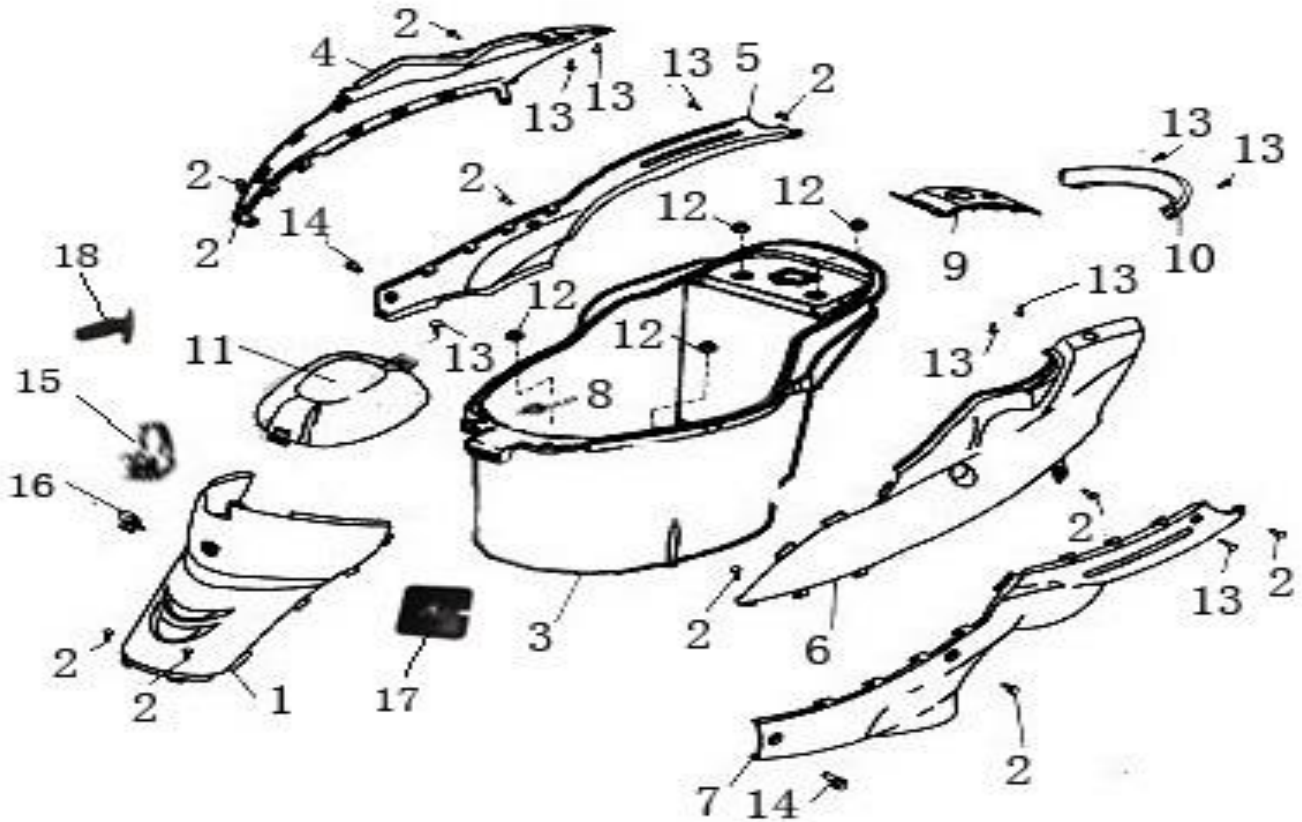

Luggage Box

No.	Item Number	Item Description	Price
1	50QT-11-050301	FRONT PANEL	$10.49
2	GB845-85	SCREW 4.2X16MM	$0.30
3	81250-KY-9000	LUGGAGE BOX	$19.99
4	83500-KY-9000	RIGHT PANEL	$20.99
5	83501-KY-9000	RIGHT SIDE PANEL	$20.99
6	83600-KY-9000	LEFT PANEL	$20.99
7	83601-KY-9000	LEFT SIDE PANEL	$20.99
8	GBT57890200010	SCREW 6X16MM	$0.10
9	83750-KY-9000	MIDDLE PLASTIC PLATE	$4.99
10	83751-KY-9000	REAR COVER PIECE	$4.49
11	50QT-11-050007	LUGGAGE BOX CARB COVER	$5.49
12	GB6177-861	NUT 6MM	$0.99
13	GB845-85	SCREW 4.8X16MM	$0.30
14	GB5787-867	BOLT 6X18MM	$0.79
15	50QT-11-050302	HELMET HOOK	$3.49
16	GB5787-86	BOLT 6X12MM	$0.79