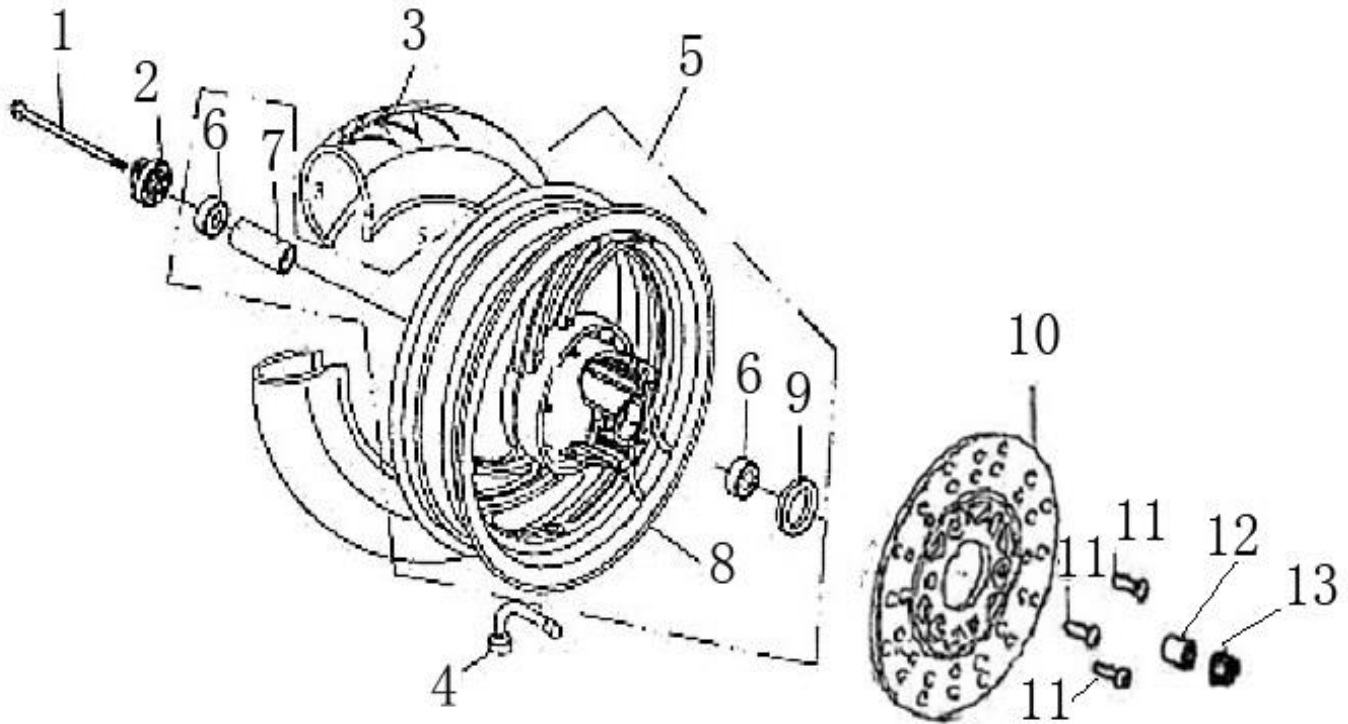

Front Wheel

No.	Item Number	Item Description	Price
1	50QT-11-010001	FRONT AXLE BOLT	$4.99
2	44800-KY-9000-A/B	SPEEDOMETER HUB	$11.99
3	150T-20-010204	TIRE 3.50*10	$23.99
4	50QT-11-010202	BENT VALVE STEM	$0.99
5	50QT-11-010201	FRONT WHEEL ASSEMBLY	$29.99
6	GB278-82	BEARING 6201	$3.99
10	45121-XGW-E000	FRONT BRAKE ROTOR	$11.99
11	50QT-28-010205	DISC BRAKE BOLTS	$0.99
12	50QT-11-010002	FRONT WHEEL SPACER	$2.99
13	GB6177-86	NUT 12MM	$1.99