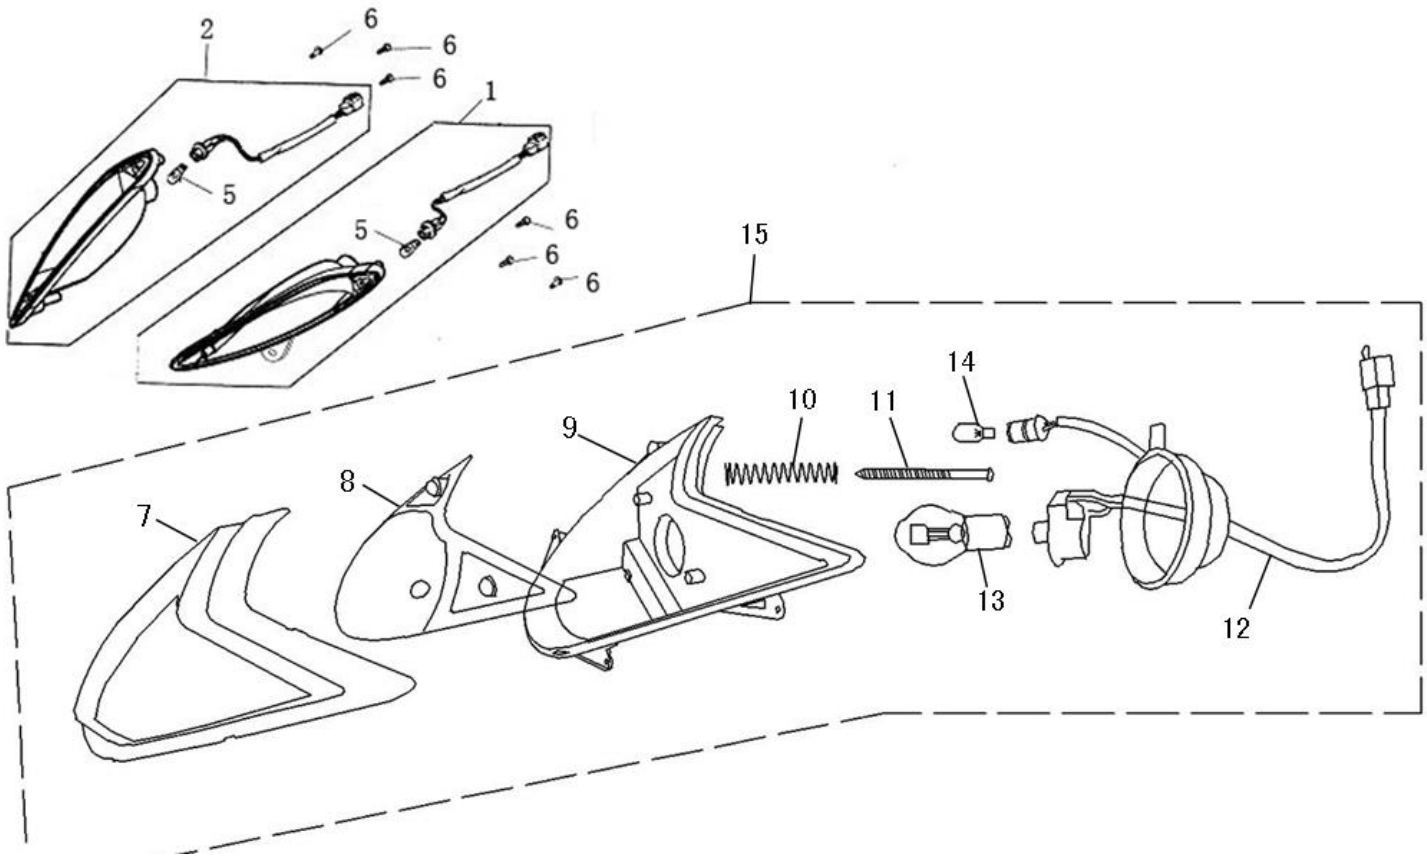

WOLF BRAND SCOOTERS

RX-50

Headlight Assembly

No.	Item Number	Item Description	Price
1	50QT-11-050202	LEFT FRONT BLINKER ASSEMBLY	\$8.99
2	50QT-11-050203	RIGHT FRONT BLINKER ASSEMBLY	\$8.99
5	50QT-11-050600.1	BLINKER BULB 12V 10W	\$1.19
6	GB845-85	TAPPING SCREW 4.2MM X 12MM	\$0.30
13	GB15766.1-1995.1	HEADLIGHT BULB 12V/35W/35W PEAR SHAPE	\$2.99
14	GB15776.1-1995	BULB 12V 5W	\$0.99
15	50QT-11-020302A	HEADLIGHT ASSEMBLY	\$24.49

No.	Item Number	Item Description	Price
1	53100-KY-9000	HANDLE BAR-RX50	\$19.99
2	50QT-11-020107	THROTTLE GRIP	\$2.99
3	3515A-KY-9000	RIGHT SWITCH ASSEMBLY-WOLF RX50	\$12.99
4	17910-KY-9000-A/B	THROTTLE CABLE RX50	\$5.49
5	88120-KY-E000-A/B	LEFT MIRROR	\$6.99
6	88110-KY-E000-A/B	RIGHT MIRROR	\$6.99
7	50QT-11-020101	LEFT GRIP	\$1.99
8	50QT-11-020105	REAR BRAKE LINE	\$6.49
9	50QT-11-020105.1	RETURN SPRING	NOT AVAILABLE
10	50QT-11-020105.2	BRAKE SPACER	NOT AVAILABLE
11	50QT-11-020105.3	BRAKE NUT	NOT AVAILABLE
12	GB5787-862	BOLT 8X45MM	\$0.99
13	50QT-11-000004	HANDLE BAR SPACER	\$1.99
14	GB6177-866	NUT 8MM	\$0.99
15	GB845-85	SCREW 4.8X16MM	\$0.30
16	53206-KY3-9000	FRONT HANDLE BAR COVER	\$24.49
17	GB5787-867	BOLT 6X18MM	\$0.79
18	50QT-11-020201	SPEEDOMETER COVER	\$12.99
19	GB845-85	SCREW 4.2X16MM	\$0.30
20	3520A-KY-9000	LEFT SWITCH ASSEMBLY	\$12.99
21	53176-KY-9000	LEFT BRAKE HANDLE	\$4.99
22	50QT-11-020102.2	BRAKE SWITCH	\$2.49