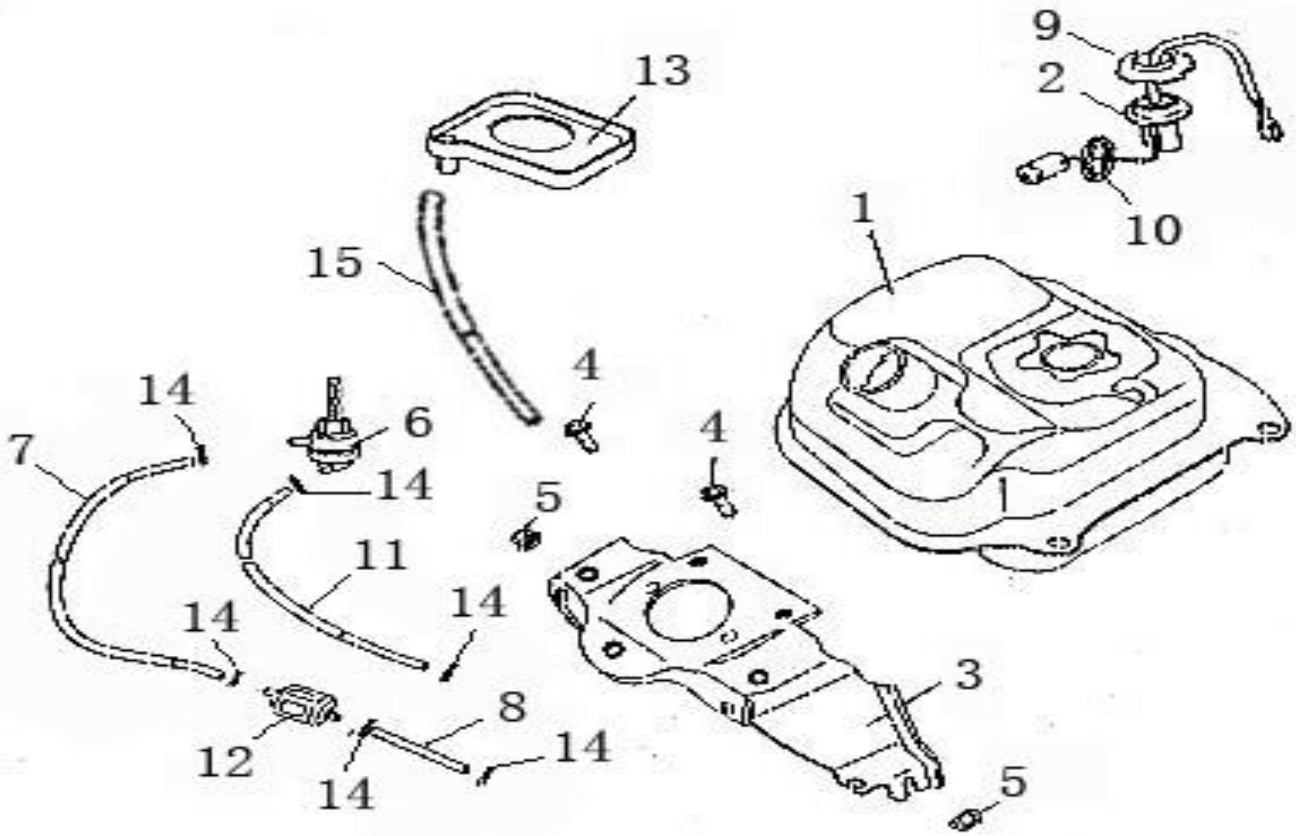

Fuel Tank

No.	Item Number	Item Description	Price
1	17500-KY-9000	FUEL TANK	$26.99
2	37800-KY-9000	FUEL SENDING UNIT	$9.99
3	50QT-11-030005	FUEL TANK BRACKET	$8.99
4	GB5787-86	BOLT 6x12MM	$0.79
5	GB6177-86	NUT 6MM	$0.99
6	50QT-11-060104	BOLT ON FUEL VALVE	$6.99
9	50QT-11-060102	RETAINER	$0.99
10	50QT-11-060103	GASKET	$0.99
12	50QT-28-060105	FUEL FILTER	$0.99
13	50QT-11-060004	GASKET	$1.99