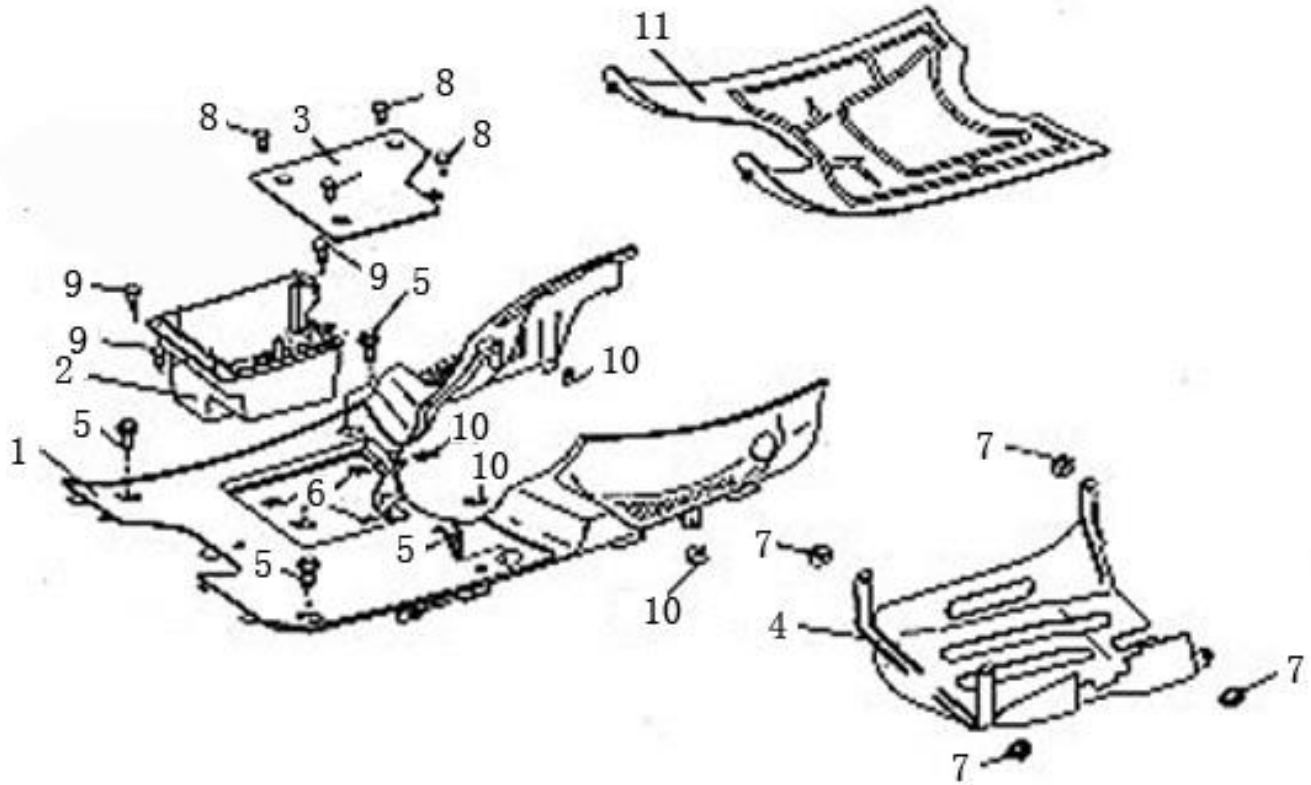

Floor Panel

No.	Item Number	Item Description	Price
1	50QT-11-050004	FLOOR BOARD	$17.99
2	50QT-11-050008	BATTERY BOX	$5.49
3	50QT-11-050009	BATTERY COVER	$7.49
4	50QT-11-050001	UNDER COVER	$11.99
5	GB5787-86	BOLT 6X20MM	$0.79
6	ZBT31084-87	NUT 3.8MM	NOT AVAILABLE
7	GB5787-86	BOLT 6X12MM	$0.79
8	GB5787-868	BOLT 6X25MM	$0.99
9	GB845-85	SCREW 4.8X16MM	$0.30
10	ZBT31084-87	NUT 3.8MM	NOT AVAILABLE
11	50QT-11-050011	FLOOR MAT	$9.99