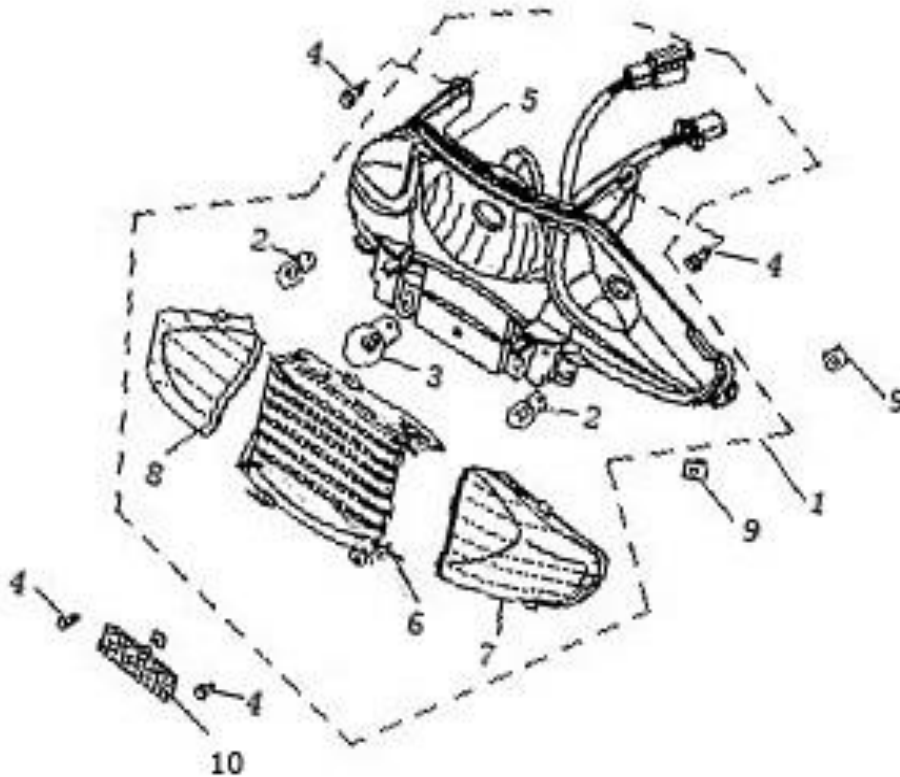

Taillight Assembly

No.	Item Number	Item Description	Price
1	33700-KY-9000-A/B	TAILLIGHT ASSEMBLY	$22.99
2	50QT-11-050600.1	BLINKER BULB	$1.19
3	50QT-11-050600.2	TAILLIGHT BULB	$2.99
4	GB5787-867	BOLT 6X12MM	$0.79
10	50QT-11-050503	REFLECTOR	$1.99