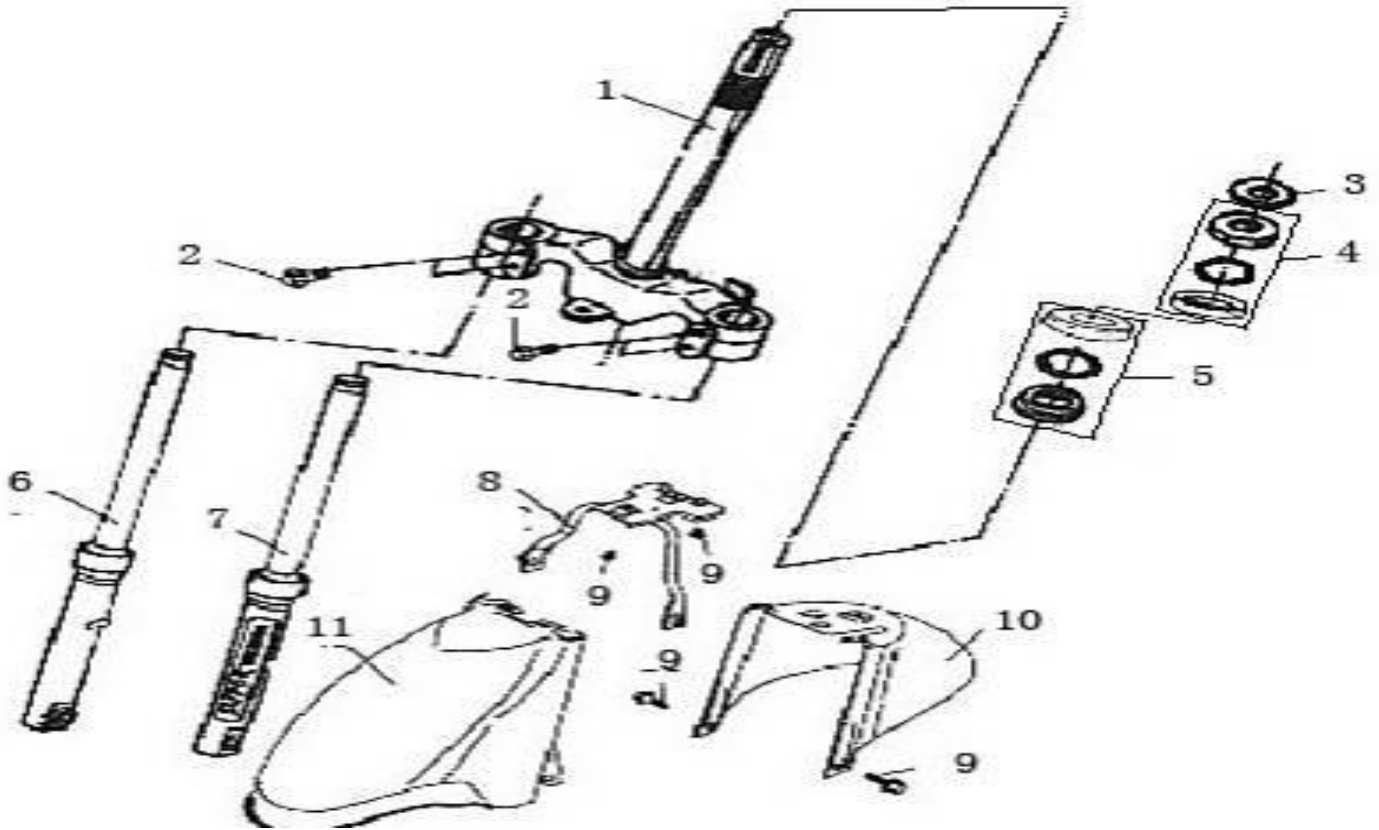

Front Fork

No.	Item Number	Item Description	Price
1	53200-KY-9000	TRIPLE TREE	$36.99
2	GB5787-86-10x40	BOLT 10X40MM	$0.99
3	50QT-11-000001	RACE SET	$9.99
6	5140A-KY-9000-A/B	FRONT RIGHT FORK	$26.99
7	5150A-KY-9000-A/B	FRONT LEFT FORK	$26.99
8	50QT-11-010004	WHEEL FENDER BRACKET	$7.99
9	GB5787-868	BOLT 6X25MM	$0.99
10	50QT-11-010003.2	FRONT WHEEL REAR FENDER	$6.99
11	61100-KY-9000	FRONT WHEEL FENDER	$19.99