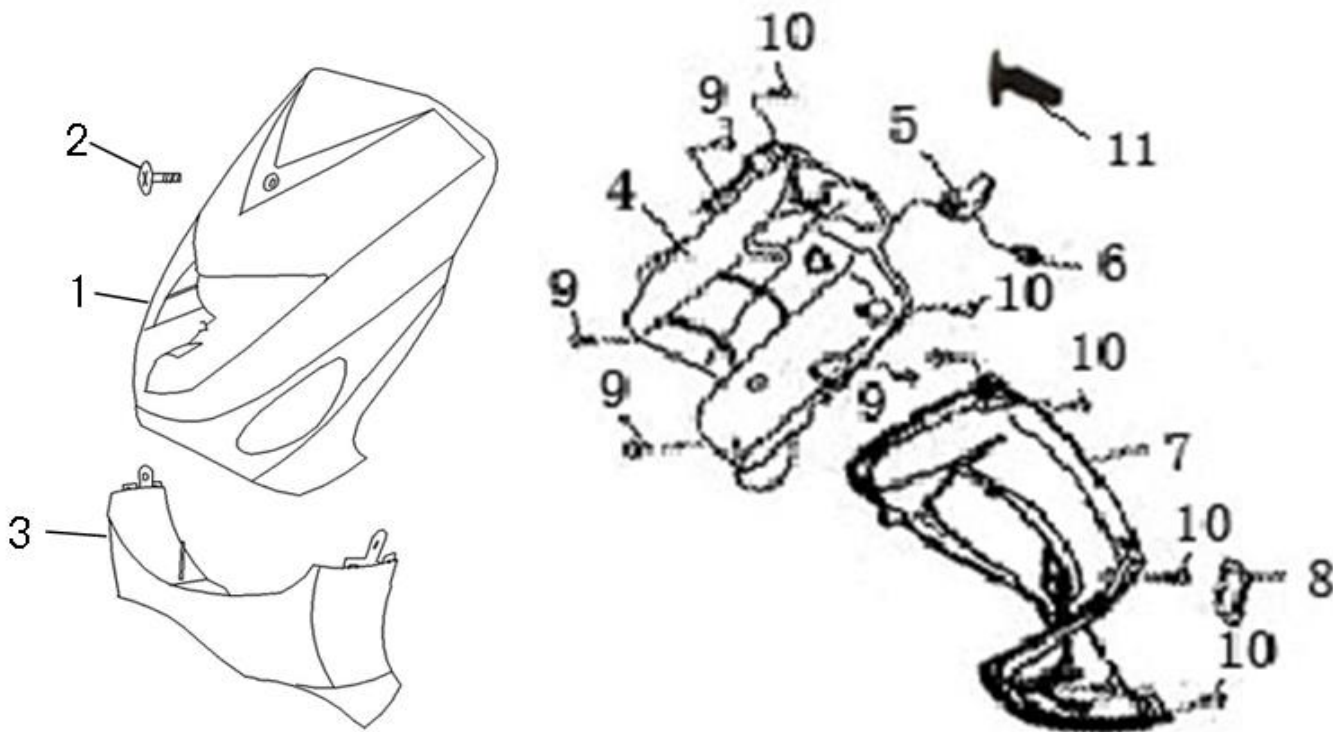

Front Cover

No.	Item Number	Item Description	Price
1	64301-KY3-9000	FRONT COVER	$28.49
2	50QT-11-050100.1	BOLT 6X18MM	$0.99
3	64302-KY3-9000	UNDER COVER	$24.49
4	50QT-11-050701	LEG SHIELD	$9.49
5	50QT-11-050704	HELMET HOOK	$3.49
6	GB5787-867	BOLT 6X18MM	$0.79
7	50QT-11-050702	TOOL BOX COVER	$9.49
8	50QT-11-050703	VIN NUMBER COVER	$3.49
9	ZBT31084-87	NUT 3.8MM	NOT AVAILABLE
10	GB845-85	SCREW 4.8X16MM	$0.30