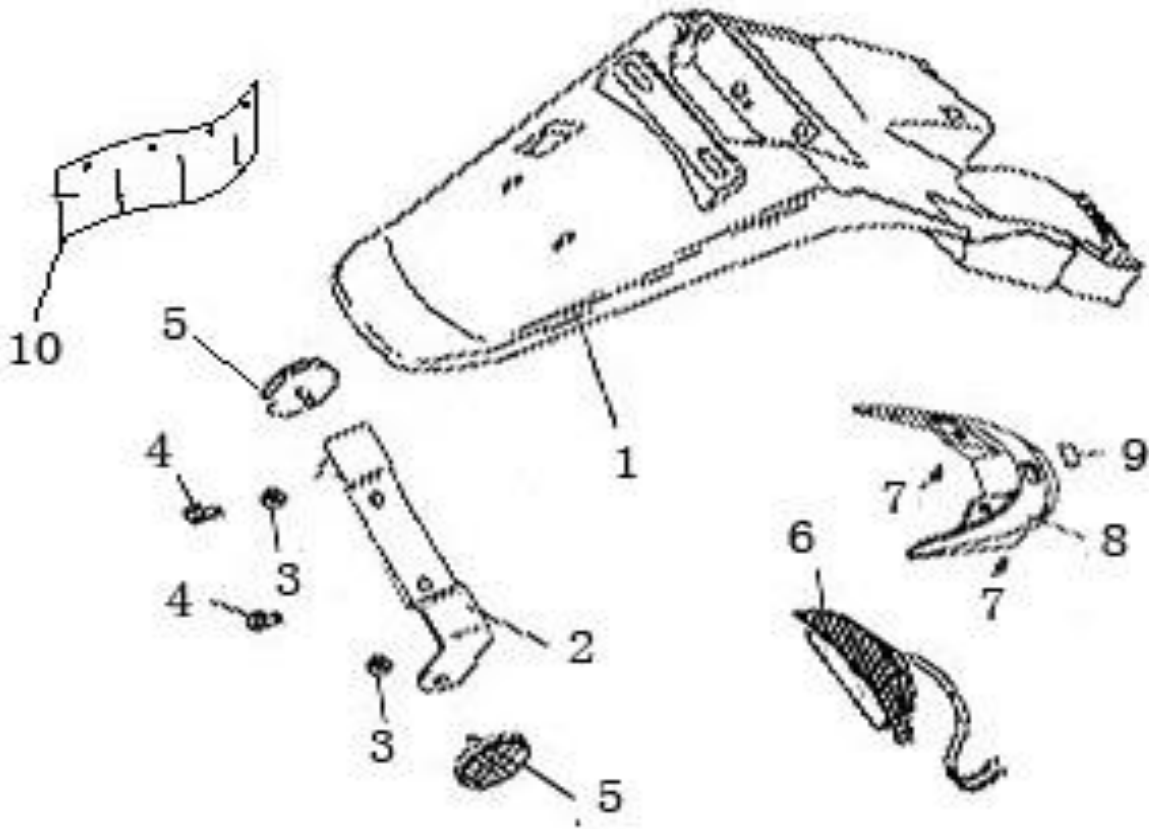

Rear Fender

No.	Item Number	Item Description	Price
1	50QT-11-050501	TAIL BOARD	$11.99
2	50QT-11-050502	LICENSE PLATE BRACKET	$3.49
3	GB6177-861	NUT 6MM	$0.99
4	GB5787-868	BOLT 6x25MM	$0.99
5	50QT-11-050503	REFLECTORS	$1.99
7	GB845-85	SCREW 4.8X16MM	$0.30
8	50QT-11-000202	REAR FENDER PIECE	$7.49