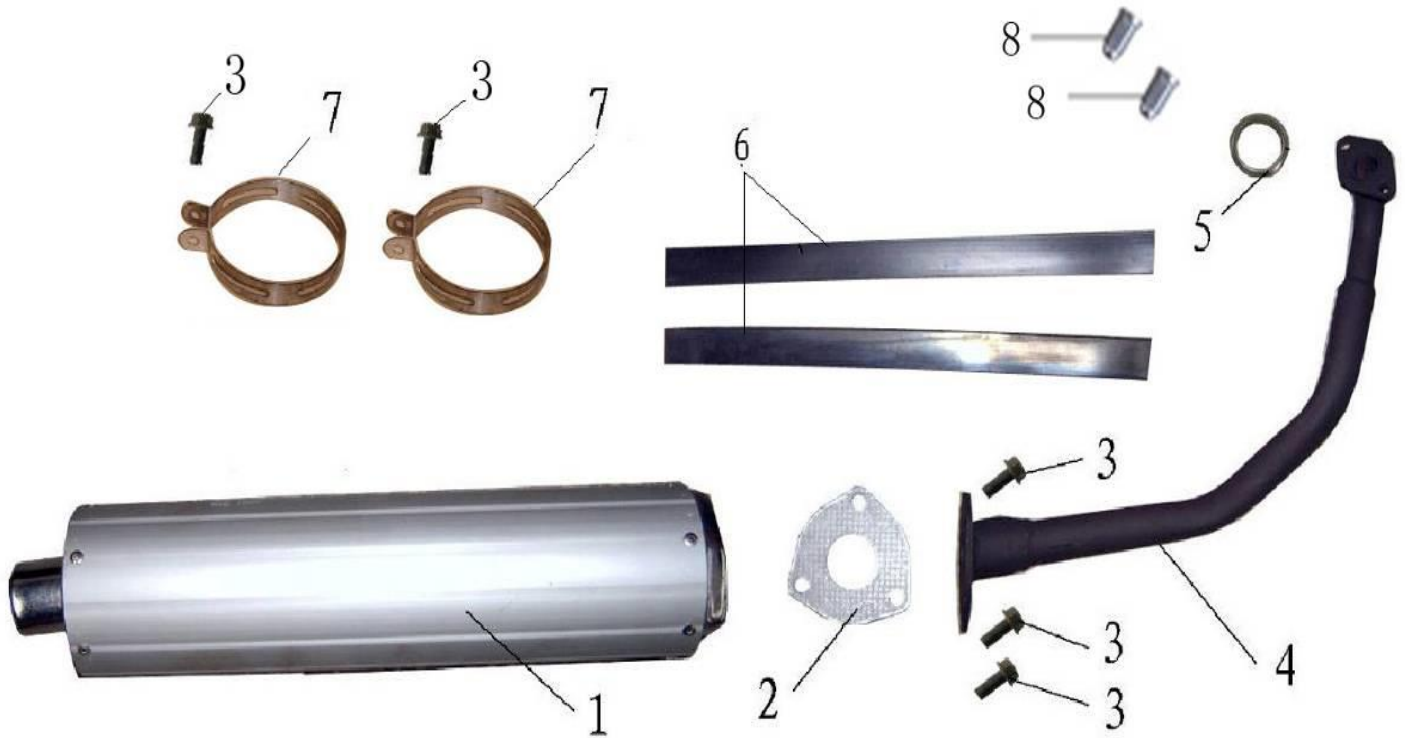

Exhaust Muffler

No.	Item Number	Item Description	Price
1	50QT-11-040401	MUFFLER	$31.99
2	50QT-28-040803	MUFFLER GASKET	$1.99
3	GB5787-868	BOLT 8x25MM	$0.99
4	50QT-28-040802	EXHAUST PIPE	$12.99
5	18291-F8-9000	EXHAUST GASKET	$0.99
6	150T-7C-040405	ADIABATIC RUBBER	$0.99
7	50QT-28-040011	MUFFLER CLAMPS	$2.99
8	GB823-86	CAP NUT 6MM	$0.99