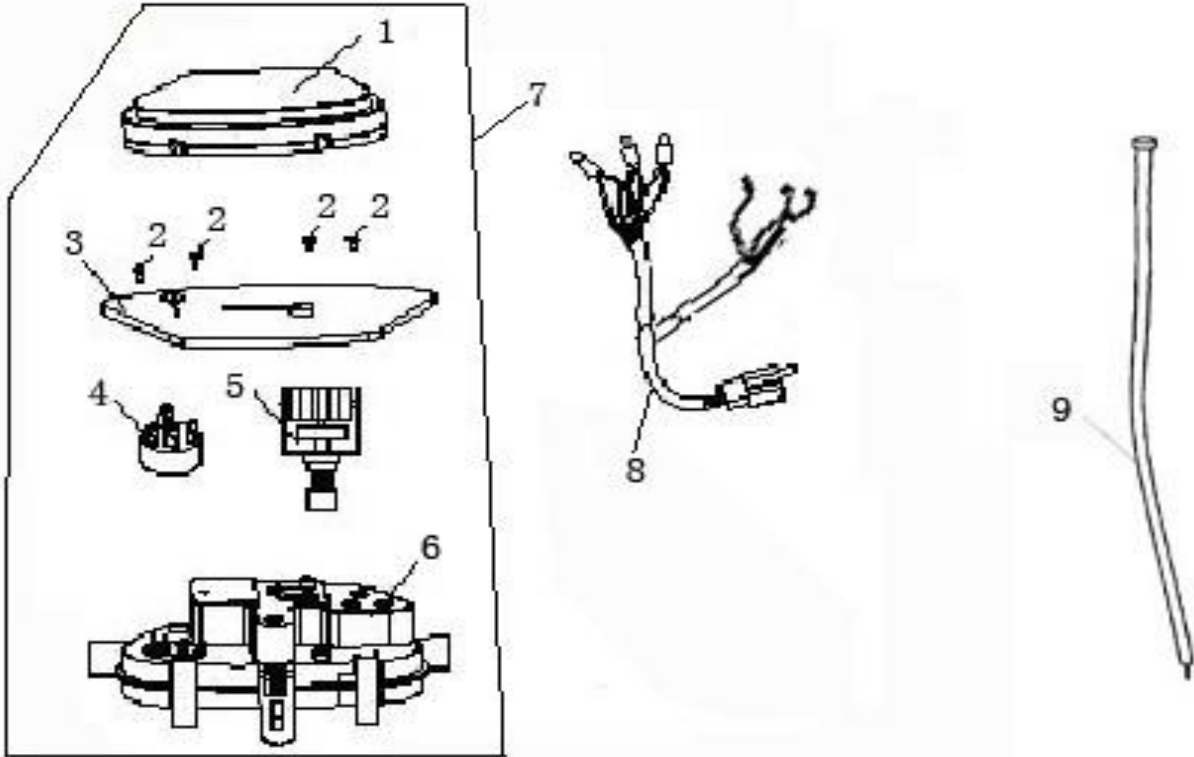

Speedometer Assembly

No.	Item Number	Item Description	Price
7	50QT-11-020202	SPEEDOMETER ASSEMBLY	$24.99
8	50QT-11-070500	SPEEDOMETER SUB-HARNESS	$12.99
9	44830-KY-9000-A/B	SPEEDOMETER CABLE	$6.49