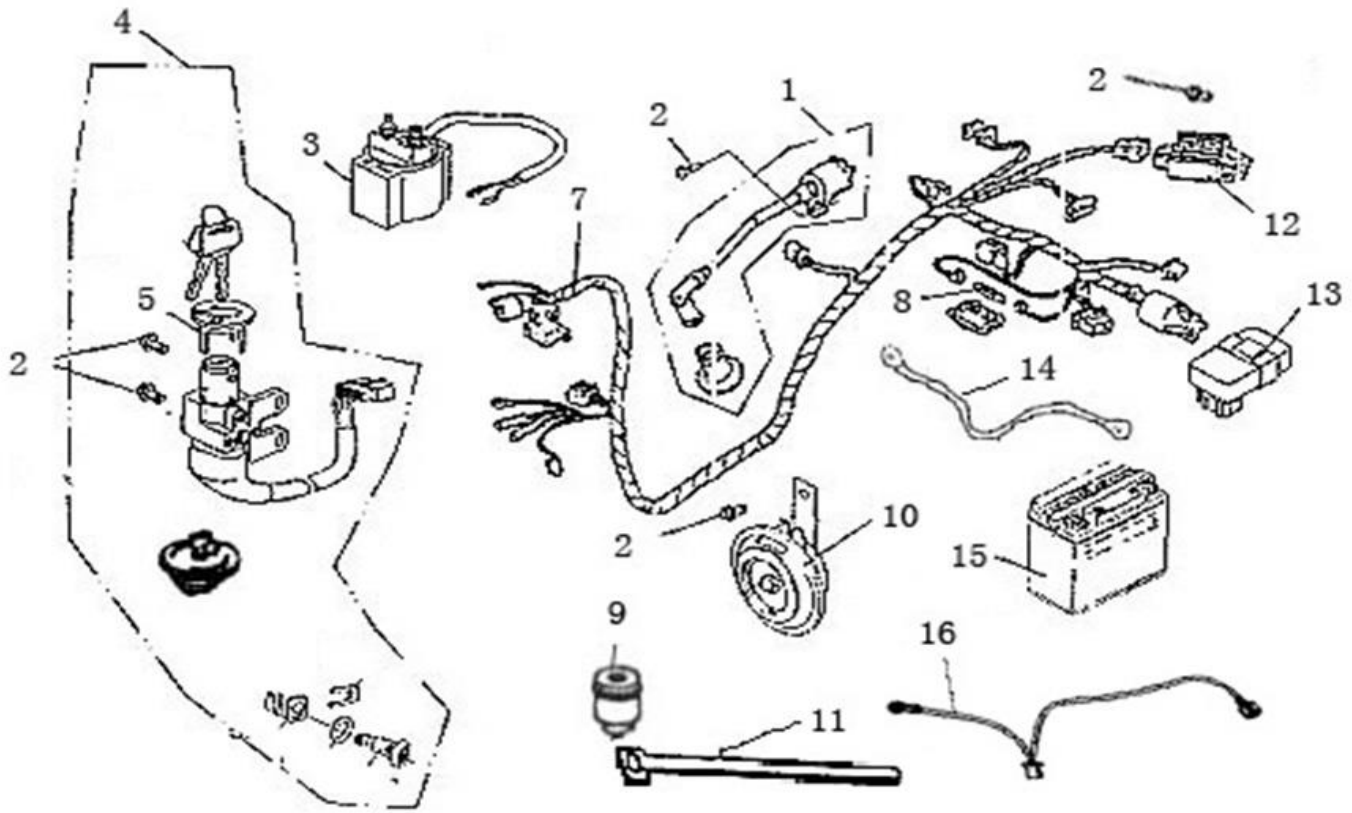

Wire Harness

No.	Item Number	Item Description	Price
1	50QT-28-070200	IGNITION COIL - 50CC	$9.99
2	GB5787-868	BOLT 6x25MM	$0.99
3	35850-XF-9000	STARTER SOLENOID	$4.80
4	35010-KY-9000	IGNITION ASSEMBLY	$29.99
7	32100-KY-E000	WIRE HARNESS	$19.99
8	99200-11500	FUSE 15A	$0.99
9	38300-XF-9000	FLASHER RELAY	$3.99
10	38110-XF-9000	HORN	$3.99
12	50QT-11-070004	VOLTAGE REGULATOR	$6.99
13	50QT-11-070002	CDI	$6.99
14	50QT-11-070006	BATTERY CABLE	$2.99
15	31500-F8-A000-A00D	BATTERY YTX7A-BS	$21.49
16	50QT-28-070005	GROUND CABLE	$1.99