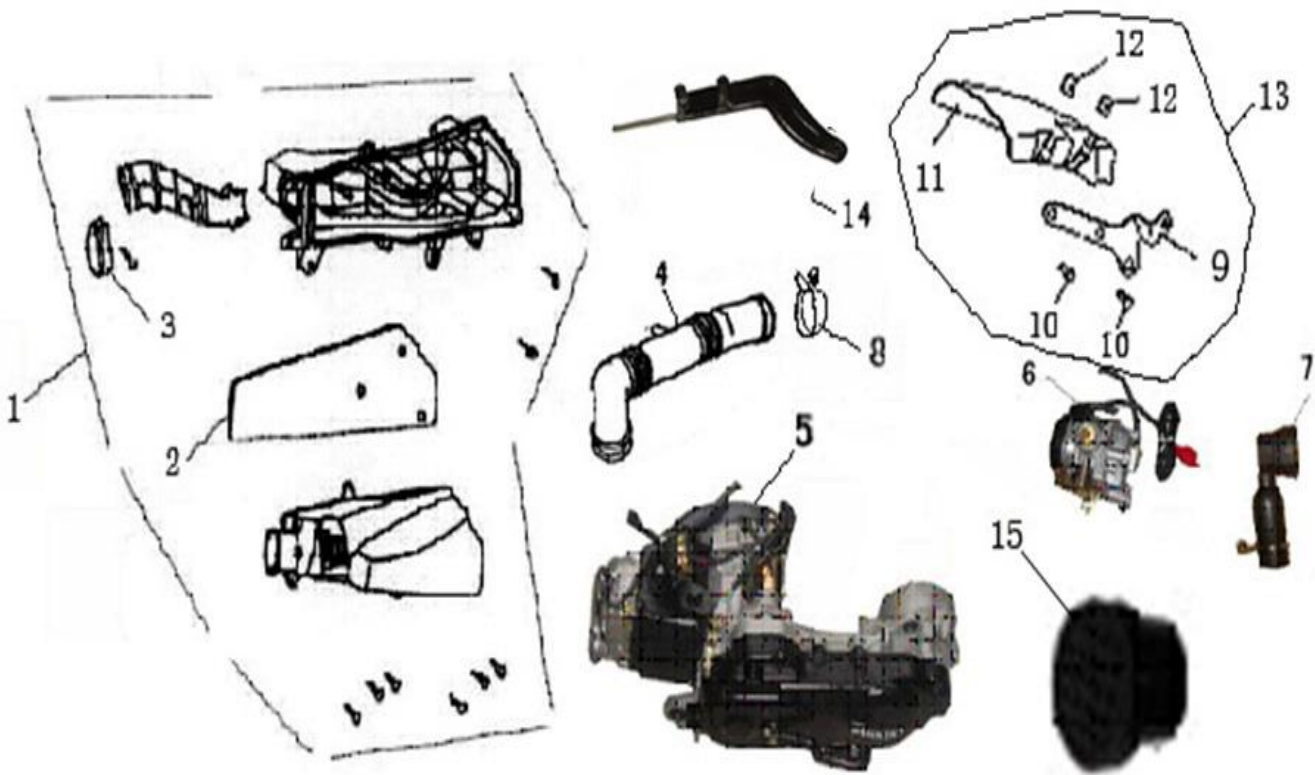

Engine Assembly

No.	Item Number	Item Description	Price
1	17200-KY-E000-A/B	AIR FILTER ASSEMBLY SHORT CASE 50CC	$21.99
2	50QT-11-040601.1	AIR FILTER	$5.99
5	50QT-11-040100	50CC SHORT CASE ENGINE	$259.99
6	50QT-11-040700	50CC CARBURETOR	$22.00
9	50QT-11-040801	REAR WHEEL FENDER BRACKET	$6.99
10	GB818-85	SCREW 5X16MM	Not in stock
11	50QT-11-040802	REAR WHEEL FENDER	$6.99
12	50QT-11-040803	NUT 5MM	Not in stock
14	50QT-11-041000	MUFFLER BRACKET	$14.99