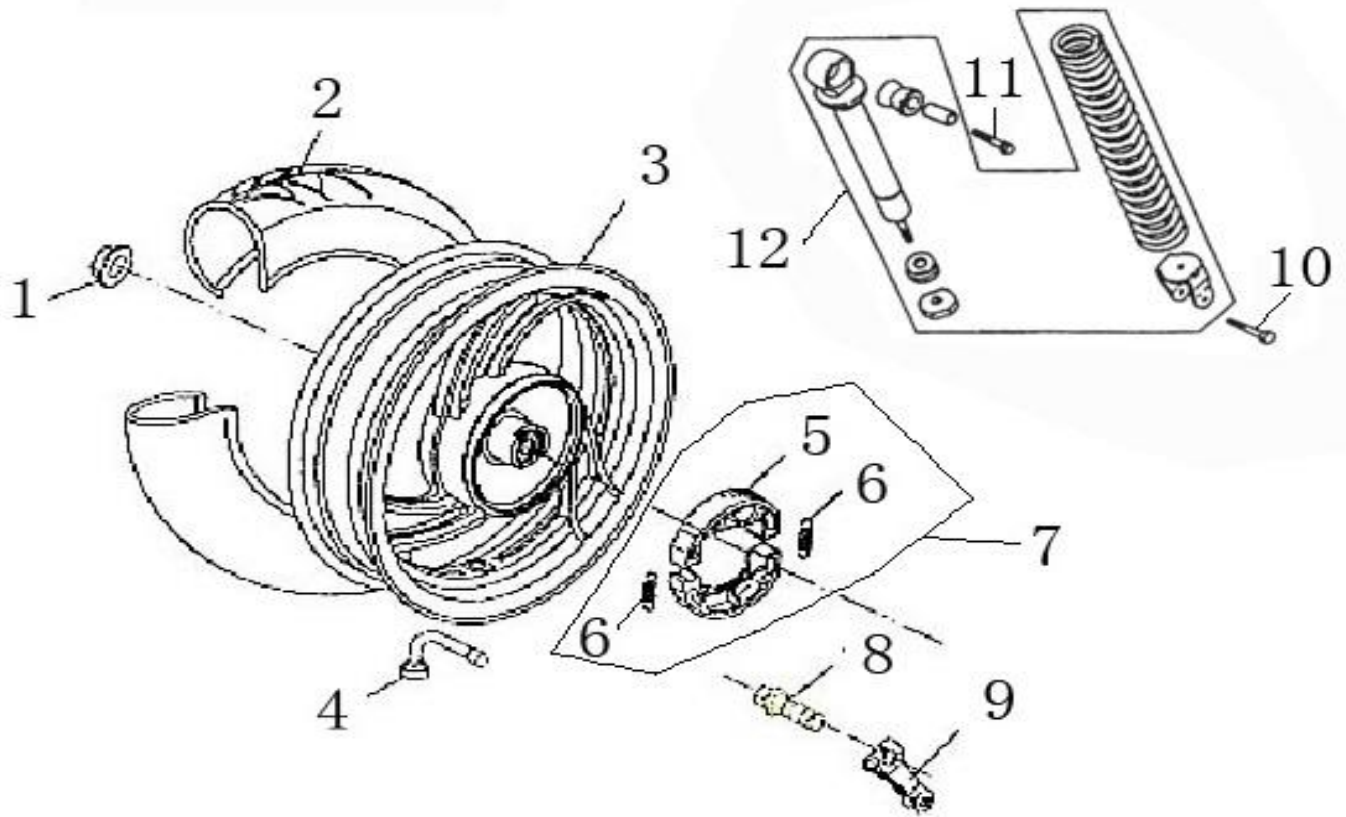

Rear Wheel

No.	Item Number	Item Description	Price
1	GB6184-86	NUT 16X1.5MM	\$1.29
2	50QT-11-010203	TIRE 3.00-10	\$19.99
2	150T-20-010204	TIRE 3.50-10	\$23.99
3	50QT-11-040200	REAR WHEEL 2.50-10	\$29.99
4	50QT-11-010202	BENT VALVE STEM	\$0.99
7	4312A-DGW-E000	REAR BRAKE SHOE 50CC	\$7.99
8	50QT-28-040015	BRAKE CAMSHAFT	\$2.39
9	50QT-28-040014	BRAKE CAMSHAFT LEVER	\$3.49
10	GB5787-863	BOLT 8X30MM	\$0.99
11	GB5787-86-10x40	BOLT 10X40MM	\$0.99
12	50QT-11-040500	REAR SHOCK	\$12.99