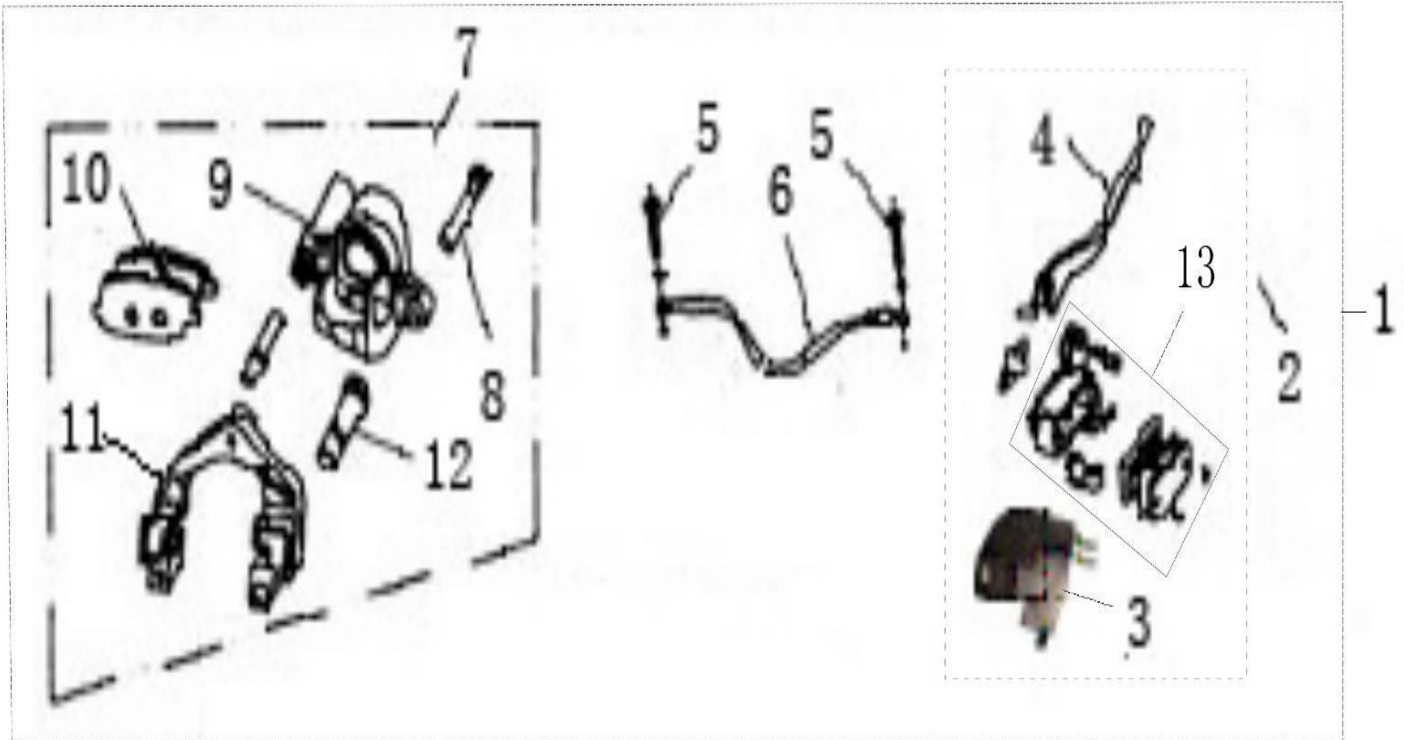

Brake Assembly

No.	Item Number	Item Description	Price
1	4550A-KY-E000	FRONT BRAKE ASSEMBLY	$45.99
2	50QT-11-010301.1	MASTER CYLINDER	$23.99
3	32106-XGW-9000	BRAKE SWITCH	$1.99
4	53140-KY-9000	RIGHT GRIP	$2.99
5	90045-F8-9000	BANJO BOLT	$0.99
6	50QT-11-010301.3	HYDRAULIC BRAKE LINE	$10.99
7	50QT-11-010301.4	CALIPER	$19.99
10	50QT-11-010301.4-3	BRAKE PADS	$4.99