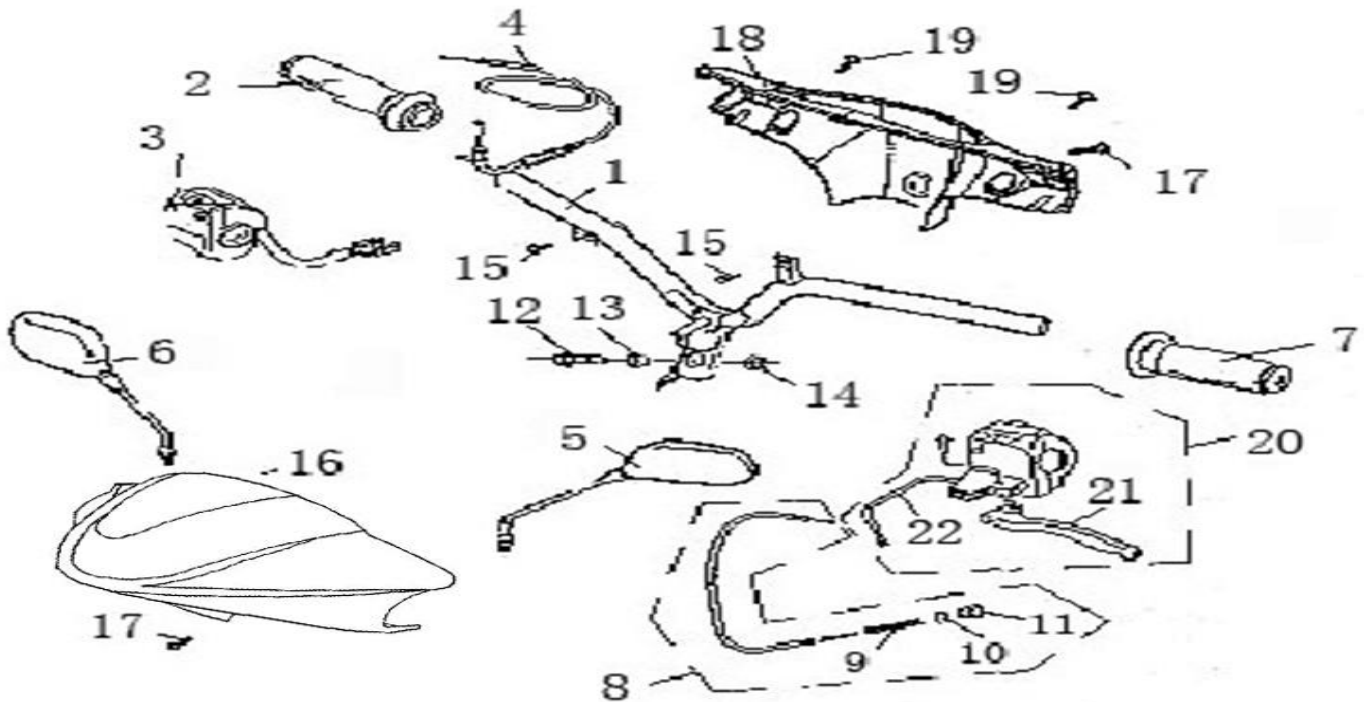

Handlebar Assembly

No.	Item Number	Item Description	Price
1	53100-KY-9000	HANDLE BAR-RX50	$19.99
2	50QT-11-020107	THROTTLE GRIP	$2.99
3	3515A-KY-9000	RIGHT SWITCH ASSEMBLY-WOLF RX50	$12.99
4	17910-KY-9000-A/B	THROTTLE CABLE RX50	$5.49
5	88120-KY-E000-A/B	LEFT MIRROR	$6.99
6	88110-KY-E000-A/B	RIGHT MIRROR	$6.99
7	50QT-11-020101	LEFT GRIP	$1.99
8	50QT-11-020105	REAR BRAKE LINE	$6.49
9	50QT-11-020105.1	RETURN SPRING	NOT AVAILABLE
10	50QT-11-020105.2	BRAKE SPACER	NOT AVAILABLE
11	50QT-11-020105.3	BRAKE NUT	NOT AVAILABLE
12	GB5787-862	BOLT 8X45MM	$0.99
13	50QT-11-000004	HANDLE BAR SPACER	$1.99
14	GB6177-866	NUT 8MM	$0.99
15	GB845-85	SCREW 4.8X16MM	$0.30
16	53206-KY3-9000	FRONT HANDLE BAR COVER	$24.49
17	GB5787-867	BOLT 6X18MM	$0.79
18	50QT-11-020201	SPEEDOMETER COVER	$12.99
19	GB845-85	SCREW 4.2X16MM	$0.30
20	3520A-KY-9000	LEFT SWITCH ASSEMBLY	$12.99
21	53176-KY-9000	LEFT BRAKE HANDLE	$4.99
22	50QT-11-020102.2	BRAKE SWITCH	$2.49